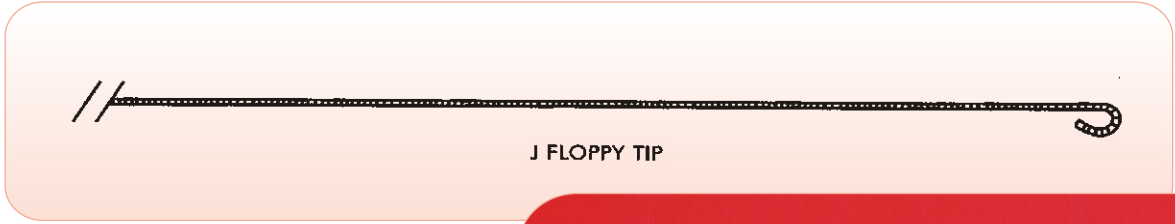

J - TIP

QTY/BOX: 5

Description	Order No.
J tip, 3mm, Fixed Core, teflon Coated, 150cm 0.032"	JFT 150 - 32 - 3
J tip, 3mm, Fixed Core, teflon Coated, 150cm 0.035"	JFT 150 - 35 - 3
J tip, 3mm, Fixed Core, teflon Coated, 150cm 0.038"	JFT 150 - 38 - 3